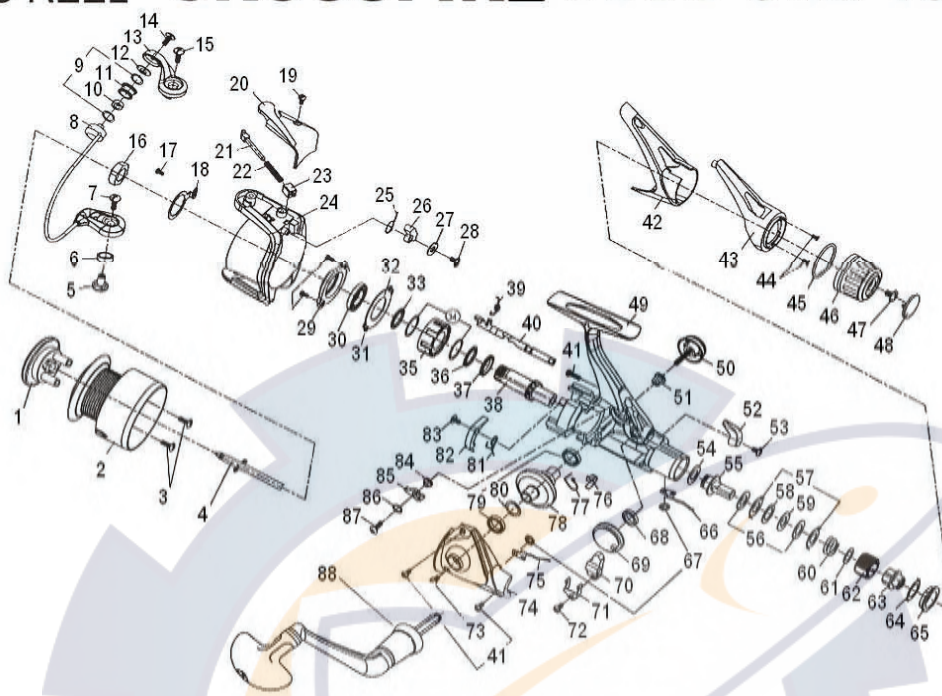

CROSSFIRE 3550-3iR/4050-3iR

Key No.	Parts No.	Parts Name	Key No.	Parts No.	Parts Name
1	W45-9701	FRONT DRAG KNOB	47	W38-7901	DRAG KNOB SCREW
1-3	W55-8801	SPOOL	48	W38-8001	DRAG KNOB SCREW CAP
1-3	W55-8901	SPOOL (EXTRA)	49	W55-9101	BODY
4	W38-0302	MAIN SHAFT	50	W45-4501	HANDLE SCREW
5	W34-0201	BAIL HOLDER NUT	51	W34-4702	HANDLE COLLAR
6	W38-8101	BAIL ARM COLLAR	52	W34-2401	A/R LEVER
7	W38-0201	BAIL HOLDER SCREW	53	W38-6101	A/R LEVER SCREW
8	W45-3301	BAIL	54	W38-6201	DRAG METAL WASHER
9	W45-6601	LINE ROLLER WASHER	55	W38-6302	DRAG METAL A
10	W33-8202	LINE ROLLER BUSHING	56	W45-9001	DRAG WASHER A
11	W38-0602	LINE ROLLER	57	W38-6501	EARED WASHER
12	W33-8201	LINE ROLLER COLLAR	58	W38-6601	DRAG WASHER B
13	W51-5701	BAIL ARM	59	W38-6701	KEY WASHER
14	W46-4101	LINE ROLLER SCREW	60	W38-6801	DRAG COIL SPRING
15	W46-6201	BAIL ARM SCREW	61	W38-6901	DRAG SCREW WASHER
16	W38-1102	ROTOR NUT	62	W38-7001	DRAG SCREW
17	W46-7001	ROTOR NUT HOLD PLT SCREW	63	W38-7101	DRAG METAL B
18	W46-7101	ROTOR NUT HOLD PLT	64	W38-7201	DRAG COLLAR
19	W38-1901	BAIL SPRING COVER SCREW	65	W46-5401	DRAG COVER
20	W34-0330	BAIL SPRING COVER	66	W38-5901	CLICK LEAF SPRING B
21	W33-8702	BAIL SPRING SHAFT	67	W38-5001	CLICK LEAF SPRING RET
22	W38-2202	BAIL SPRING	68	W45-8701	OSC GEAR COLLAR
23	W33-8901	BAIL SPRING HOLDER	69	W34-2703	OSC GEAR
24	W55-9001	ROTOR	70	W38-5702	OSC SLIDER
25	W34-0501	BAIL TRIP LEVER SPRING	71	W46-5501	OSC SLIDER RET
26	W34-0602	BAIL TRIP LEVER	72	W38-5501	OSC SLIDER SCREW
27	W46-4501	BAIL TRIP LEVER WASHER	73	W46-5601	SIDE COVER SCREW A
28	W34-0703	A/R LEVER SCREW	74	W55-9201	SIDE COVER
29	W46-4601	BEARING RET SCREW	75	W38-5101	CLICK LEAF SPRING A
30	W34-0901	BEARING RET A	76	W34-3802	DRIVE GEAR
31	W34-1701	BALL BEARING A	77	W46-5801	A/R PAWL SPRING A
32	W34-1101	BEARING RET B	78	W44-1101	A/R CAM SPRING B
33	W34-1201	BEARING RET COLLAR	79	W34-3602	BALL BEARING B
34	W34-1501	ROLLER CLUTCH WASHER	80	W34-3701	DRIVE GEAR WASHER
35	W34-1401	ROLLER CLUTCH	81	W34-4401	A/R PAWL SPRING B
36	W34-1601	BALL BEARING COLLAR	82	W34-4501	A/R PAWL A
37	W46-4701	PINION GEAR COLLAR	83	W38-3801	A/R PAWL SCREW
38	W47-0601	PINION GEAR	84	W46-5901	A/R PAWL COLLAR
39	W46-4901	A/R CAM SPRING A	85	W46-6001	A/R PAWL B
40	W34-2003	A/R CAM	86	W34-4101	A/R PAWL COLLAR
41	W38-4201	SIDE COVER SCREW B	87	W34-4301	A/R PAWL SCREW
42	W46-7301	REAR COVER A	88	W51-6301	HANDLE
43	W47-3701	REAR COVER B			
44	W45-9501	REAR COVER B SCREW			
45	W38-7701	O RING			
46	W45-9601	DRAG KNOB			
			4050 Special Parts		
			1-3	W55-9301	SPOOL
			1-3	W55-9401	SPOOL (EXTRA)